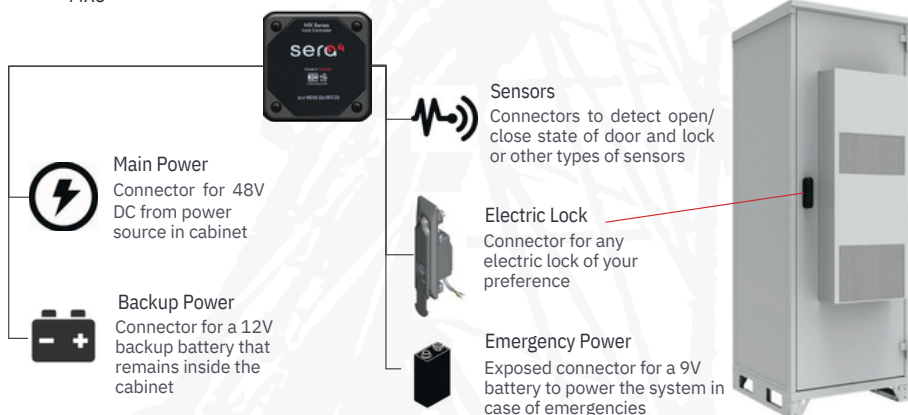

MX5 Lock Controller

MX5

Teleporte Keyless Access Control

Site	Locks	Open Locks	Keys	Users
12	33	2	212	23

Site	User	Lock	Duration
AMR01W	John Smith	3F32	12:30
CAS0021	John Smith	4D00	6:22
ATN01XN	John Smith	3F32	4:22

Site	Lock	Date	Type
AMR01W	3F32	2018/07/01	
CAS0021	4D00	2018/08/21	
ATN01XN	3F32	2018/07/01	

Site	User	Date
AMR01W	John Smith	2018/09/11 3:02 PM
CAS0021	John Smith	2018/22/11 6:42 PM
ATN01XN	John Smith	2018/23/11 4:54 PM

AUTOMATIC access to all records

FUNCTIONS outside data coverage

UNLIMITED keys, locks and users

API for easy back-end integrations

CONTACT OUR AFRICAN PARTNER FS SYSTEMS TO ARRANGE A TRIAL.

Cape Town Head Office | Johannesburg Branch Office 2
Fir Street, Black River Park, North Block, Observatory
Cape Town, Western Cape, 7925 | Building A01C
Stoneridge Office Park, 8 Greenstone Place, Edenvale,
1609

Products

WWW.SERA4.COM

Tel: +27 (0)21 685 1111 Tel: +27 (0)87 828 0428